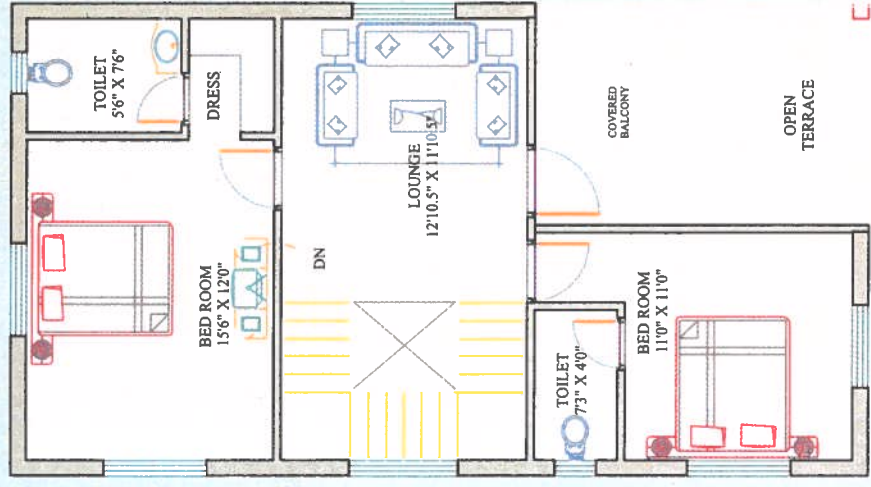

PLATINUM

For people, who believe in real living

PLOT SIZE : 50' X 80'
PLINTH AREA : 2100 sft

East Facing
GROUND FLOOR

PLOT SIZE : 50' X 80'
PLINTH AREA : 2100 sft

West Facing
GROUND FLOOR

DIAMOND

For people, who have ambitions of great living

GROUND FLOOR PLAN

PLOT SIZE : 40' X 60'
PLINTH AREA : 1800 sft

FIRST FLOOR PLAN

East Facing
DUPLEX

GROUND FLOOR PLAN

PLOT SIZE : 40' X 60'
PLINTH AREA : 1800 sft

FIRST FLOOR PLAN

West Facing
DUPLEX