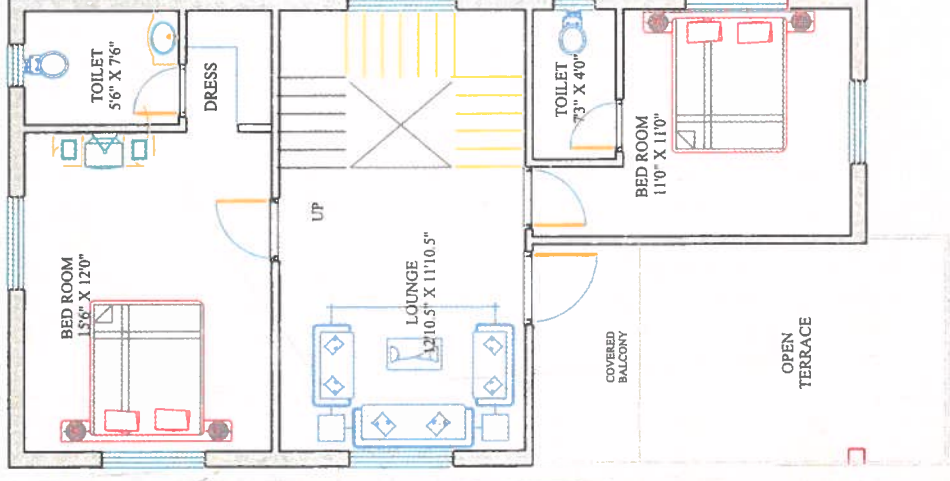

PLATINUM

For people, who believe in real living

PLOT SIZE : 50' X 80'
PLINTH AREA : 2100 sft

East Facing
GROUND FLOOR

PLOT SIZE : 50' X 80'
PLINTH AREA : 2100 sft

West Facing
GROUND FLOOR

DIAMOND

For people, who have ambitions of great living

GROUND FLOOR PLAN

PLOT SIZE : 40' X 60'
PLINTH AREA : 1800 sft

FIRST FLOOR PLAN

East Facing
DUPLEX

GROUND FLOOR PLAN

PLOT SIZE : 40' X 60'
PLINTH AREA : 1800 sft

FIRST FLOOR PLAN

West Facing
DUPLEX