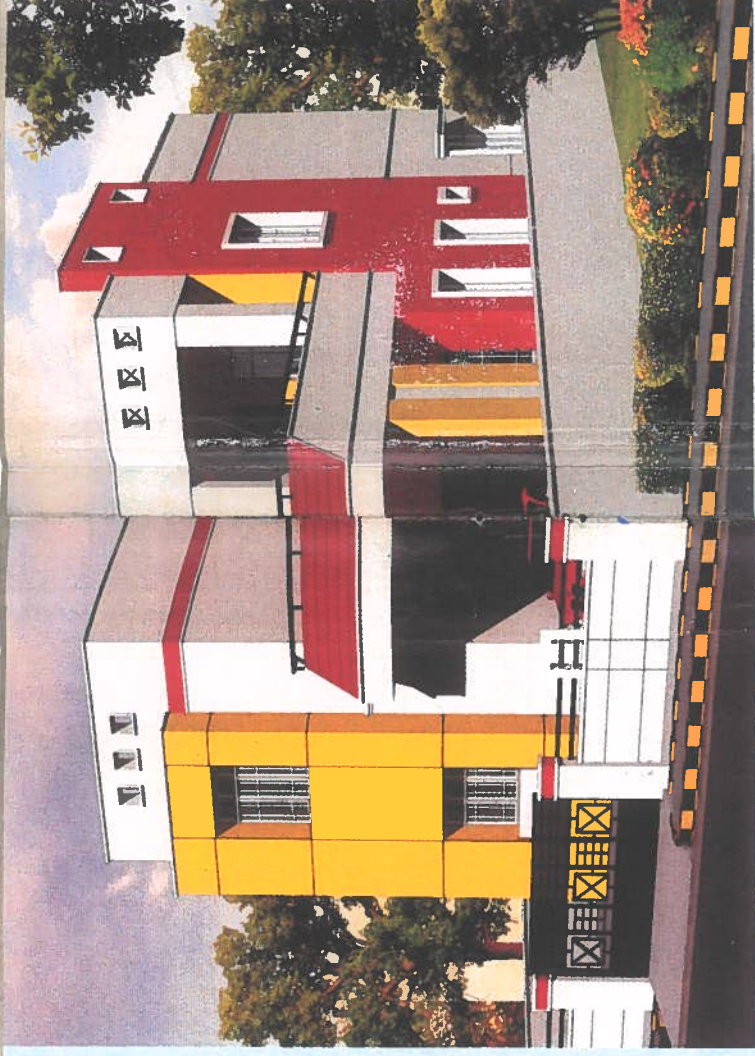

PLATINUM

For people, who believe in real living

PLOT SIZE : 50' X 80'
PLINTH AREA : 2100 sft

East Facing
GROUND FLOOR

PLOT SIZE : 50' X 80'
PLINTH AREA : 2100 sft

West Facing
GROUND FLOOR

DIAMOND

For people, who have ambitions of great living

GROUND FLOOR PLAN

PLOT SIZE : 40' X 60'
PLINTH AREA : 1800 sft

FIRST FLOOR PLAN

East Facing
DUPLEX

GROUND FLOOR PLAN

PLOT SIZE : 40' X 60'
PLINTH AREA : 1800 sft

FIRST FLOOR PLAN

West Facing
DUPLEX