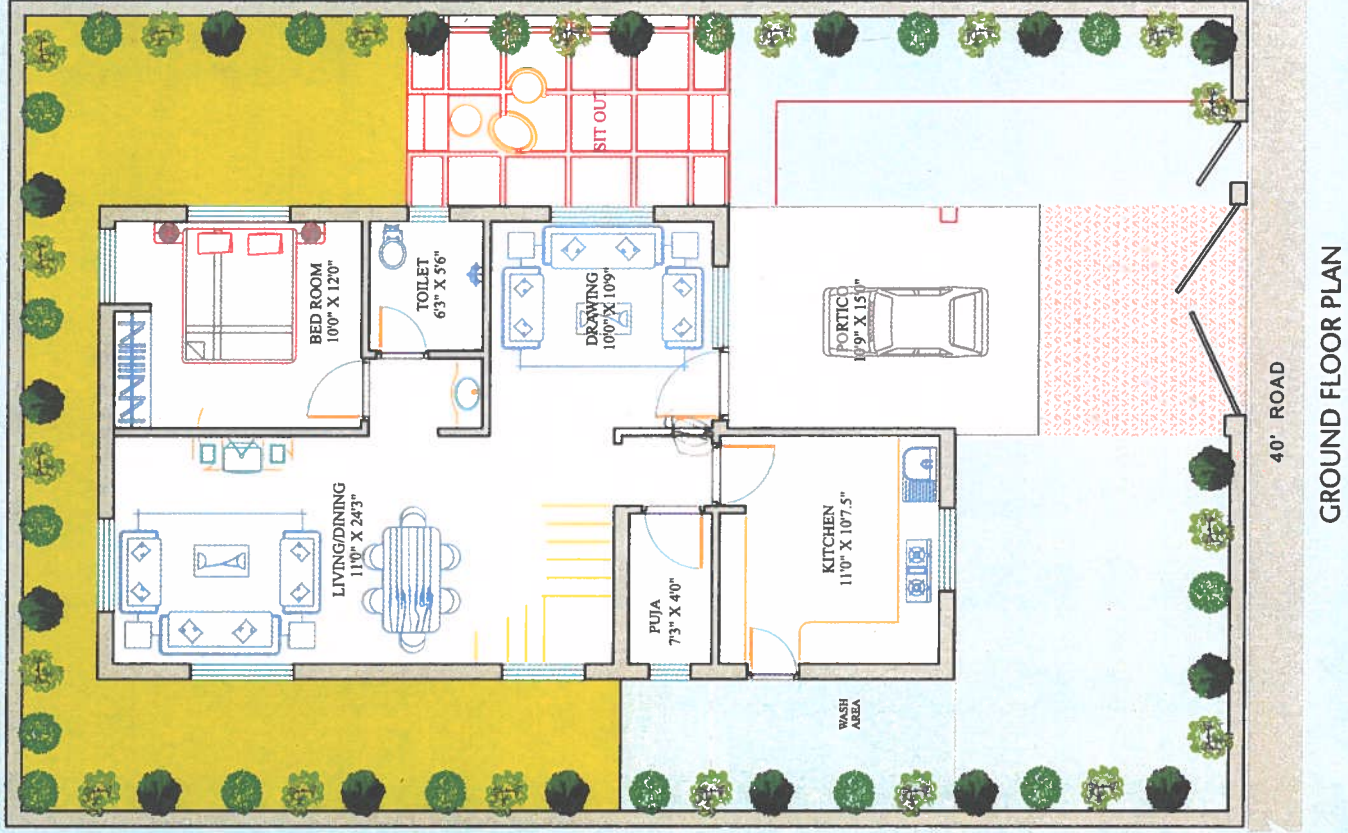

PLATINUM

For people, who believe in real living

PLOT SIZE : 50' X 80'
PLINTH AREA : 2100 sft

East Facing
GROUND FLOOR

PLOT SIZE : 50' X 80'
PLINTH AREA : 2100 sft

West Facing
GROUND FLOOR

DIAMOND

For people, who have ambitions of great living

GROUND FLOOR PLAN

PLOT SIZE : 40' X 60'
PLINTH AREA : 1800 sft

FIRST FLOOR PLAN

East Facing
DUPLEX

GROUND FLOOR PLAN

PLOT SIZE : 40' X 60'
PLINTH AREA : 1800 sft

FIRST FLOOR PLAN

West Facing
DUPLEX