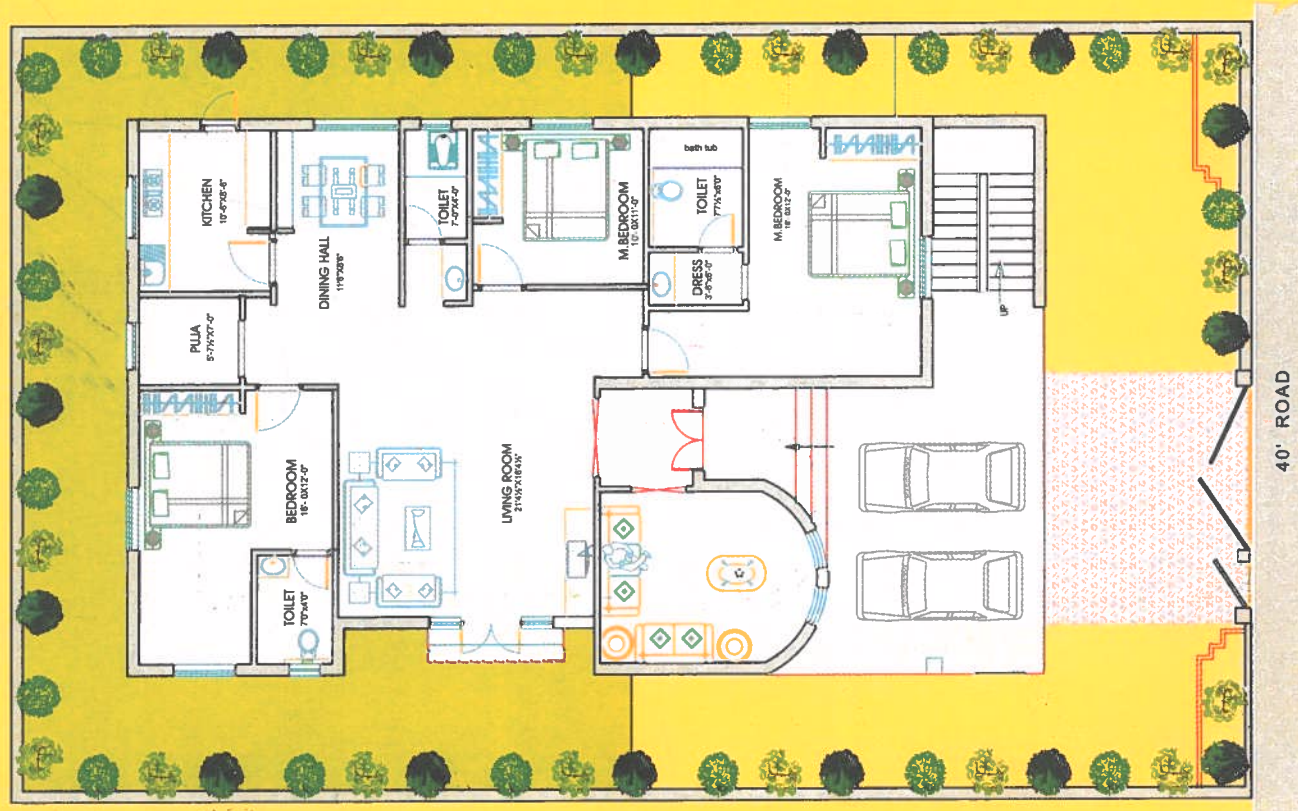

PLATINUM

For people, who believe in real living

PLOT SIZE : 50' X 80'
PLINTH AREA : 2100 sft

East Facing
GROUND FLOOR

PLOT SIZE : 50' X 80'
PLINTH AREA : 2100 sft

West Facing
GROUND FLOOR

DIAMOND

For people, who have ambitions of great living

GROUND FLOOR PLAN

PLOT SIZE : 40' X 60'
PLINTH AREA : 1800 sft

FIRST FLOOR PLAN

East Facing
DUPLEX

GROUND FLOOR PLAN

PLOT SIZE : 40' X 60'
PLINTH AREA : 1800 sft

FIRST FLOOR PLAN

West Facing
DUPLEX