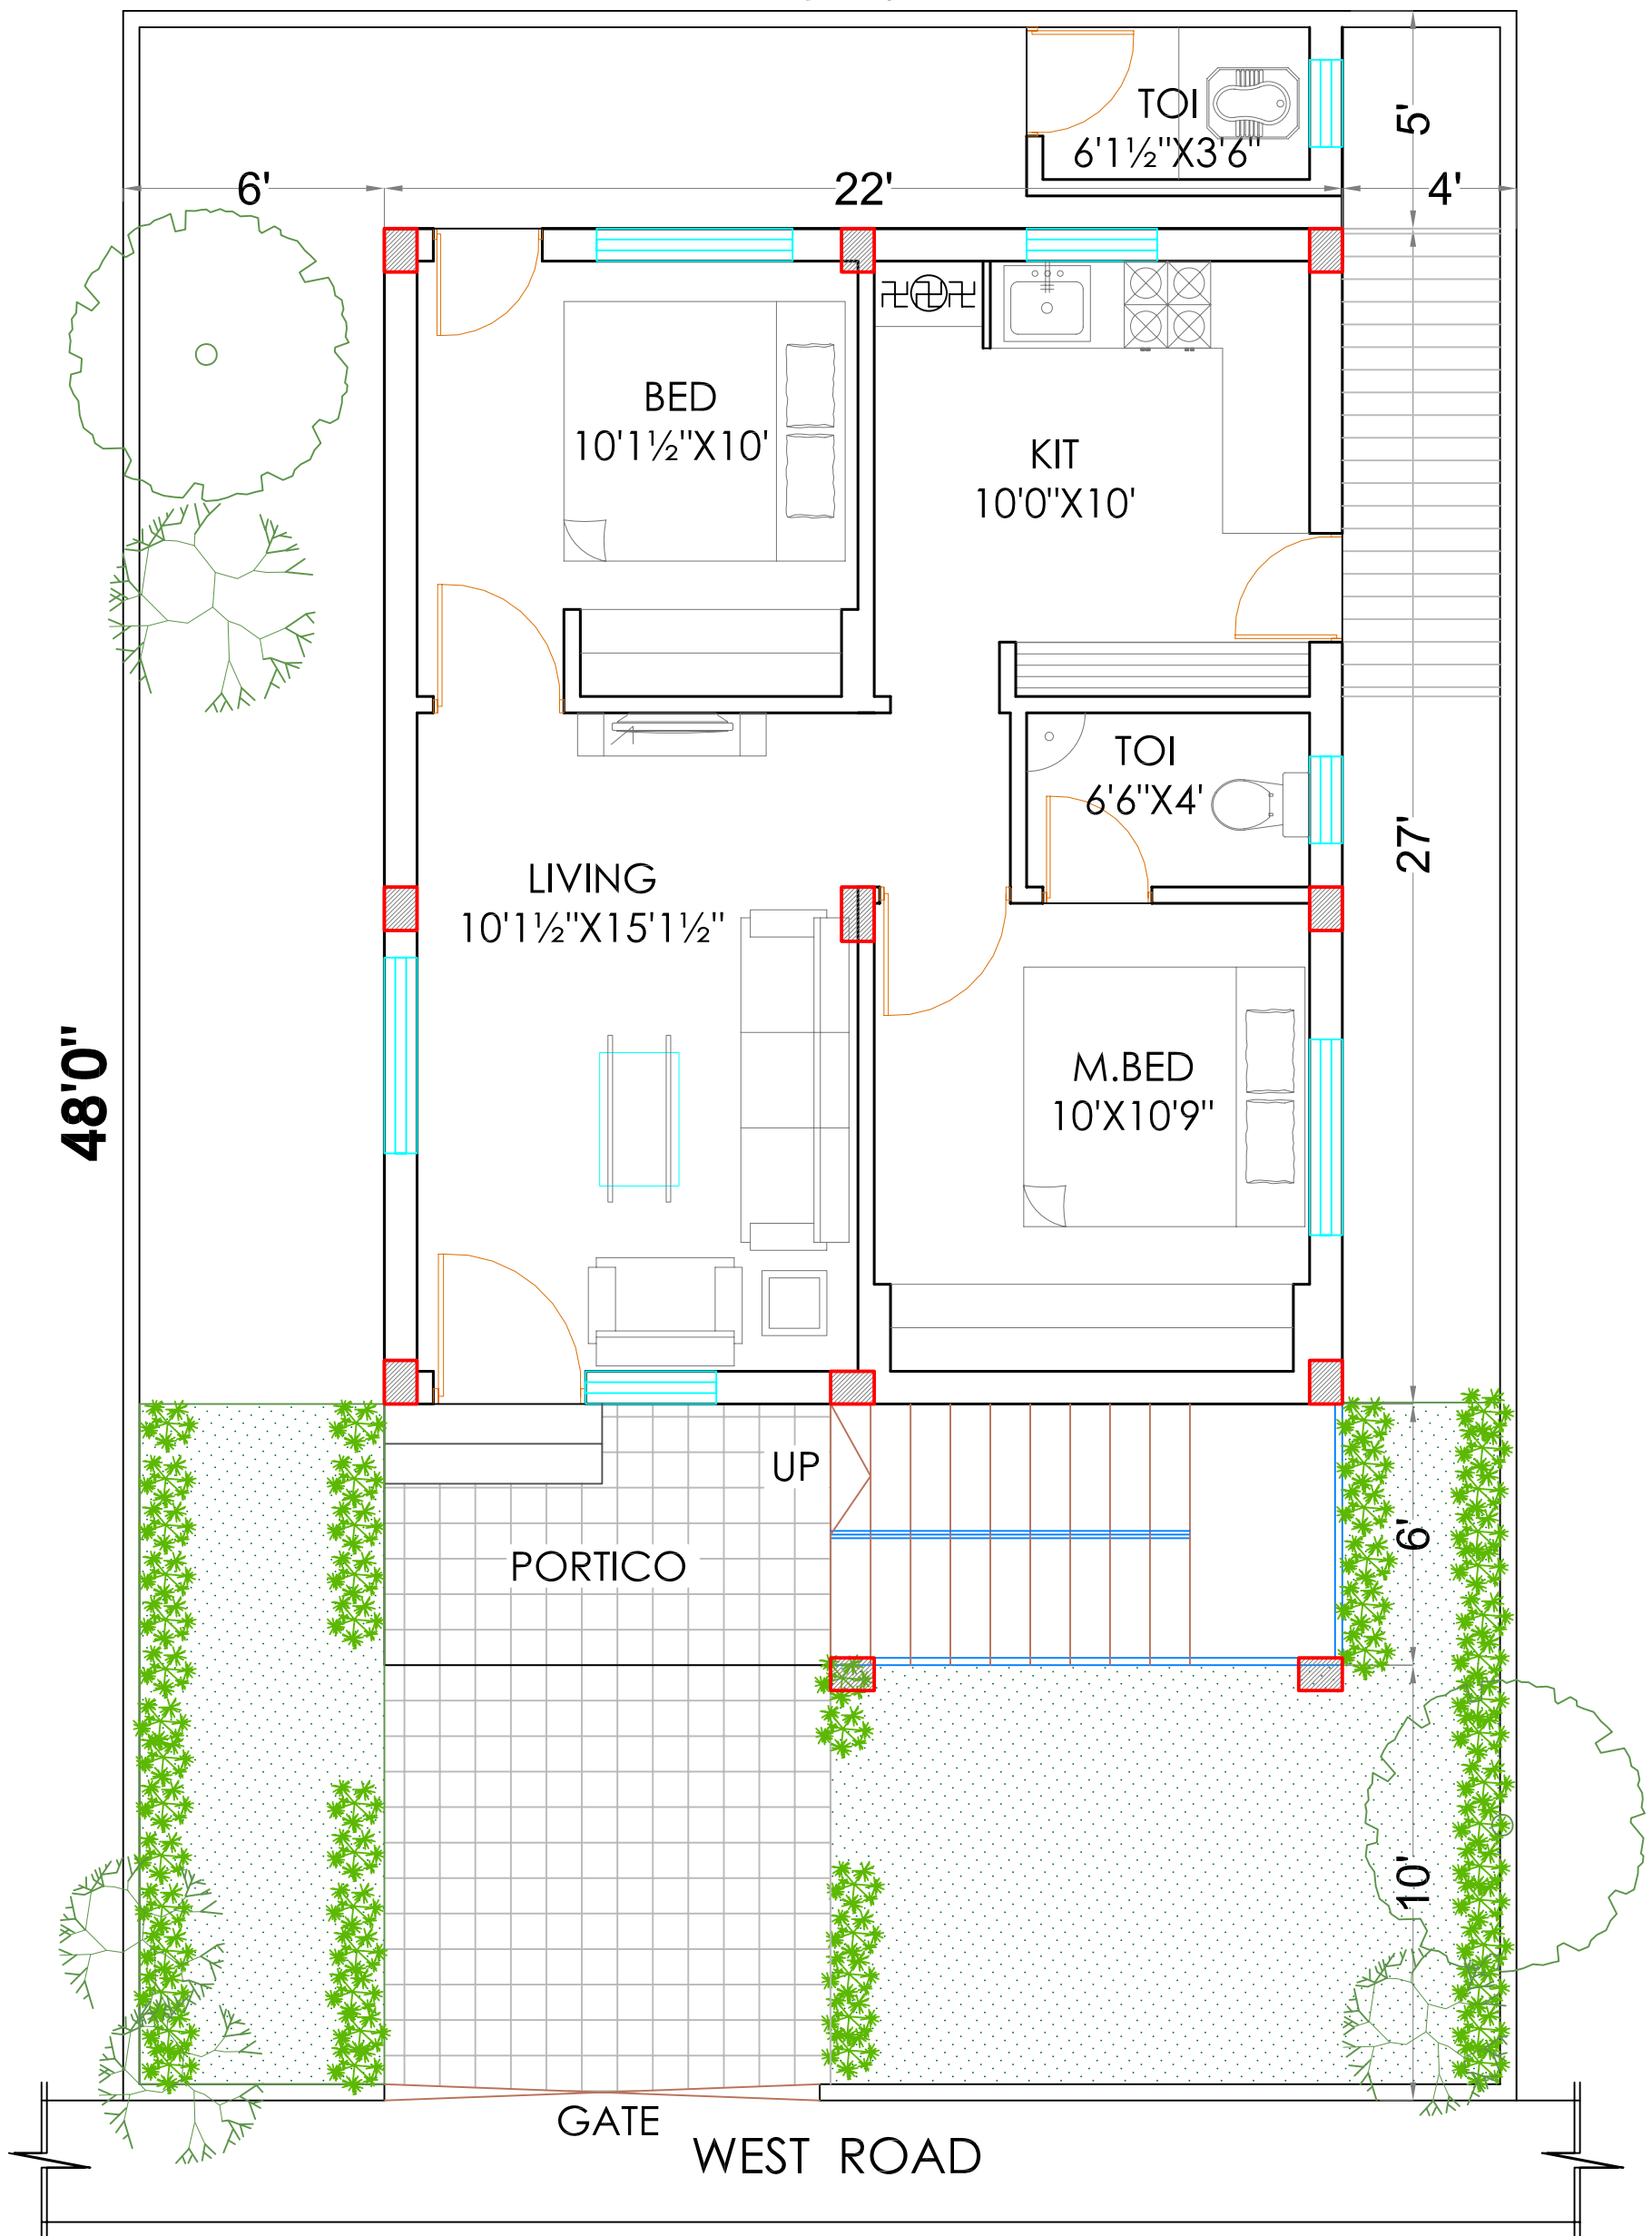

32'0"

48'0"

| | | | | | | | |
|---|--|---------------------|------------------|--|----------|------------|----|
| PROJECT NAME : | PROJECT CONSULTANT : | DRAWING: | DRAWN | SRIDEVI | APPROVED | M.S.RAO | |
| PROPOSED RESIDENCE FOR MAYURI GREEN LANDS KURNOOL (WEST FACING-730SFT) |  Akshaya Infra Consultants Pvt.Ltd. Architects & Engineers, 1st.FLOOR, BHAVANA ENCLAVE, VI-PHASE, KPHB COLONY, HYDERABAD-72, A.P.INDIA. TEL: +91-40-23154848, 4949, 4999. Email: akshaya@akshayainfra.com www.akshayainfra.com | PRESENTATION | ARCHITECT | JYOTHI | DATE | 2010-01-29 | |
| CLIENT: | | | CHECKED | MADHUKAR | SCALE | | |
| RAAGA MAYURI | | | NORTH DIRECTION: | DRAWING No : AIC-205-RMW-A-DUP-CD-A1-01 | | REV | R0 |
| | | | | | | 0 OF 0 | |